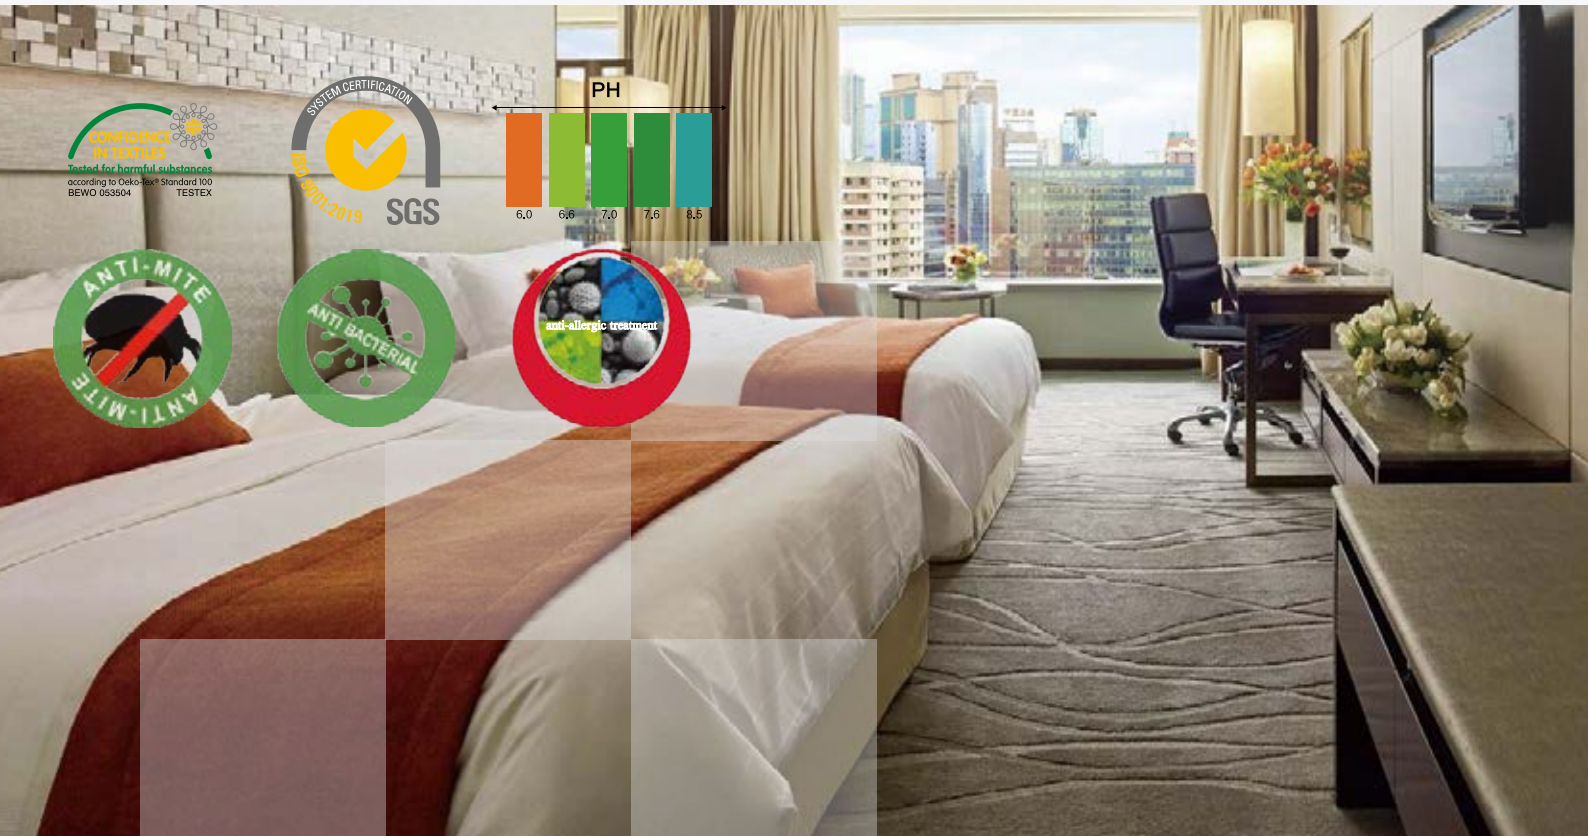

## MAIN PRODUCTS

HOTEL BEDDING LINEN: DUCK DUVET, DUCK PILLOW, BED SETS, MICROFIBER DUVET, MICROFIBER PILLOW, HOTEL BATH ROBE, TOWELS, SLI-PERS, MATTRESS PAD, RESTAURANT LINENS, HOTEL LINEN FABRIC, HOME TEXTILE FABRIC