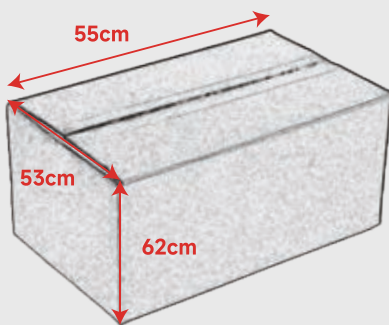

CARTON SIZE: 52X42X25CM

ITEM	QTY/CTN	G.W/CTN
DUVET COVER	15-20PCS	18-22KGS
FLAT SHEET	18-23PCS	
FITTED SHEET	18-23PCS	
PILLOW CASE	150-180PCS	
NAPKIN	200-250PCS