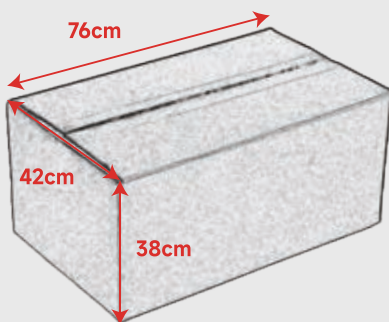

CARTON SIZE: 55X53X62CM

ITEM	QTY/CTN	G.W/CTN
DUCK DUVET	8-10PCS	15-20KGS
DUCK PILLOW	12-15PCS	
MICRO DUVET	12-15PCS	
MICRO PILLOW	13-16PCS	
MATRESS PROTECTOR	12-18PCS	10-15KGS