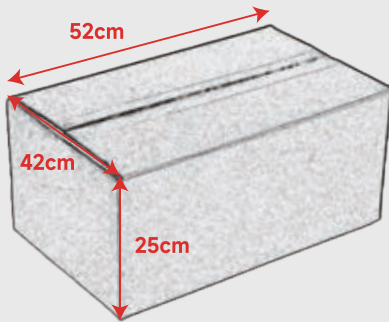

PRODUCTION PROCESS

PACKAGING

CARTON SIZE: 52X42X25CM

ITEM	QTY/CTN	G.W/CTN
DUVET COVER	15-20PCS	18-22KGS
FLAT SHEET	18-23PCS	
FITTED SHEET	18-23PCS	
PILLOW CASE	150-180PCS	
NAPKIN	200-250PCS	

CARTON SIZE: 55X53X62CM

ITEM	QTY/CTN	G.W/CTN
DUCK DUVET	8-10PCS	15-20KGS
DUCK PILLOW	12-15PCS	
MICRO DUVET	12-15PCS	
MICRO PILLOW	13-16PCS	
MATRESS PROTECTOR	12-18PCS	10-15KGS

CARTON SIZE :76X42X38CM

ITEM	QTY/CTN	G.W/CTN
HAND TOWEL	100PCS	19KGS
FACE TOWEL	300PCS	
BATH TOWEL	25PCS	
BATH MAT	50PCS	
POOL TOWEL	25PCS	16KGS